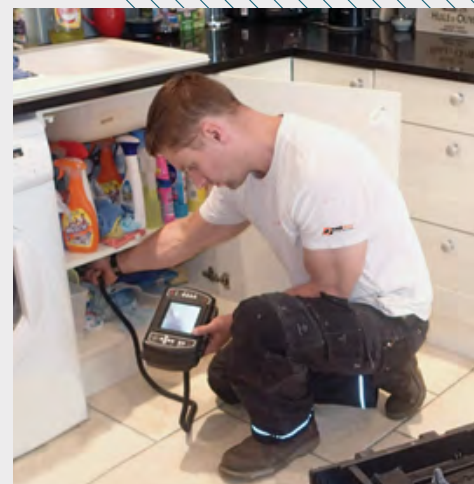

Control mice and control your costs

SUPERPROOF™ is the most effective mice infestation solution for social housing providers and local authorities for one main reason – it works.

We have developed **unique** technology and techniques, combined with the latest ideas in habitat manipulation, to proof homes against mice in just one visit.

It is what makes SUPERPROOF™ the UK's only sustainable mice pest solution

IT'S GUARANTEED TO WORK

IT'S COST EFFECTIVE

IT'S HUMANE AND ECO-FRIENDLY

IT MAKES TENANTS HAPPY

It pays to SUPERPROOF™ it

SUPERPROOF™ is a thorough and effective solution to mice infestation. Superproofing 1,000 homes over five years costs 40% less than baiting*.

*Based on average costs and industry-standard success rates

With SUPERPROOF™, there are:

- **No** kitchen removals or refits
- **No** main contractor 'builder proofing'
- **No** top up baiting visits for problem cases
- **No** legal costs
- **No** rehousing costs